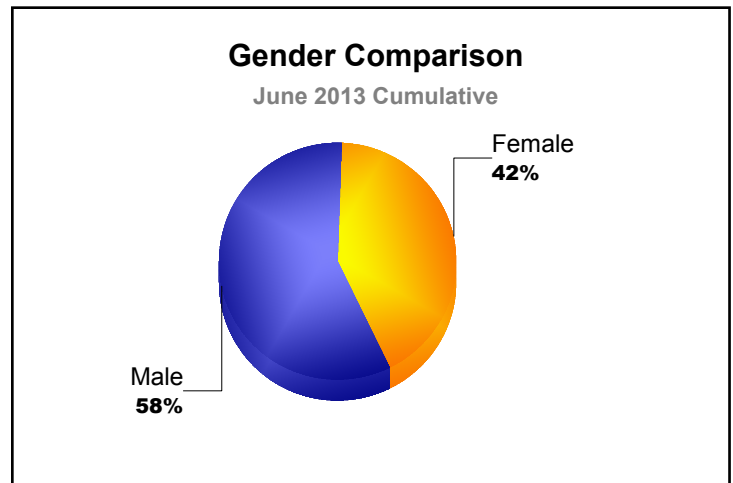

Year	New Clubs	Dropped Clubs	Gain/Loss Clubs	New Members	Charter Members	Reinstate Members	Transfer Members	Total Member Added	Total Members Dropped	Gain/Loss Members
2008-2009	0	0	0	8	0	1	0	9	-15	-6
2009-2010	0	0	0	4	0	0	1	5	-4	1
2010-2011	0	0	0	12	0	2	0	14	-20	-6
2011-2012	0	0	0	8	0	2	0	10	-6	4
2012-2013	0	0	0	14	0	0	1	15	-16	-1
Average	0	0	0	9	0	1	0	11	-12	-2