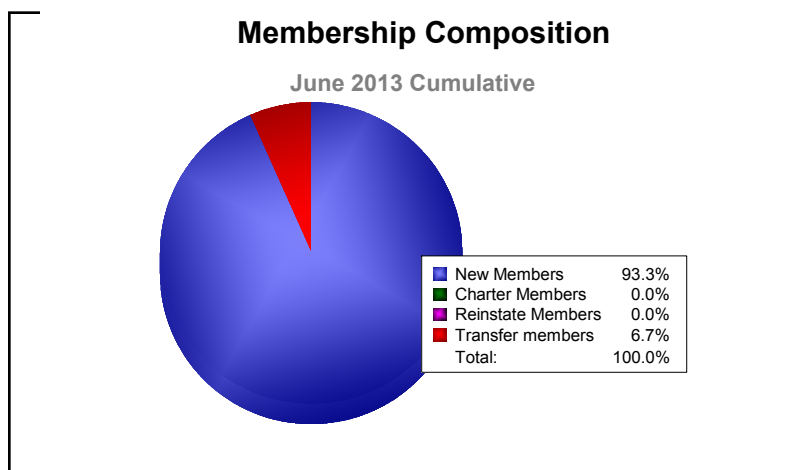

Year	New Clubs	Dropped Clubs	Gain/Loss Clubs	New Members	Charter Members	Reinstate Members	Transfer Members	Total Member Added	Total Members Dropped	Gain/Loss Members
2008-2009	0	0	0	8	0	1	0	9	-15	-6
2009-2010	0	0	0	4	0	0	1	5	-4	1
2010-2011	0	0	0	12	0	2	0	14	-20	-6
2011-2012	0	0	0	8	0	2	0	10	-6	4
2012-2013	0	0	0	14	0	0	1	15	-16	-1
Average	0	0	0	9	0	1	0	11	-12	-2

Year	New Clubs	Dropped Clubs	Gain/Loss Clubs	New Members	Charter Members	Reinstate Members	Transfer Members	Total Member Added	Total Members Dropped	Gain/Loss Members
2008-2009	0	-4	-4	198	0	12	12	222	-209	13
2009-2010	1	-1	0	126	28	11	4	169	-159	10
2010-2011	1	-2	-1	122	23	20	14	179	-234	-55
2011-2012	0	0	0	69	0	8	5	82	-208	-126
2012-2013	1	0	1	100	30	11	8	149	-140	9
Average	1	-1	-1	123	16	12	9	160	-190	-30