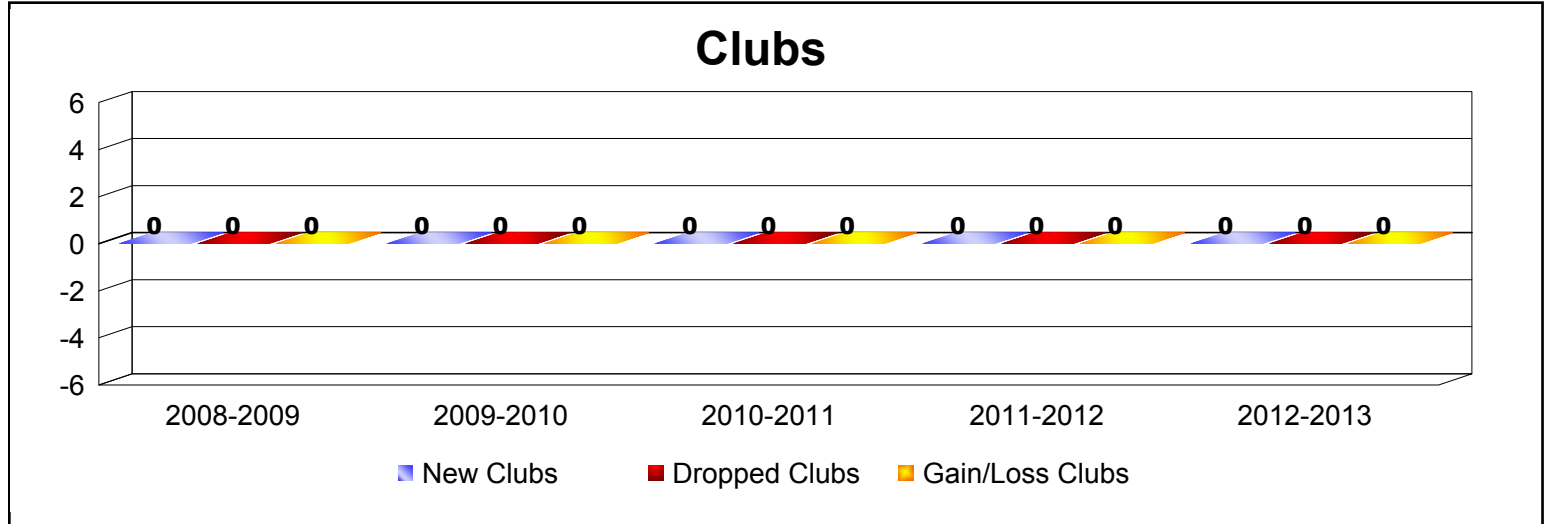

Year	New Clubs	Dropped Clubs	Gain/Loss Clubs	New Members	Charter Members	Reinstate Members	Transfer Members	Total Member Added	Total Members Dropped	Gain/Loss Members
2008-2009	0	0	0	8	0	1	0	9	-15	-6
2009-2010	0	0	0	4	0	0	1	5	-4	1
2010-2011	0	0	0	12	0	2	0	14	-20	-6
2011-2012	0	0	0	8	0	2	0	10	-6	4
2012-2013	0	0	0	14	0	0	1	15	-16	-1
Average	0	0	0	9	0	1	0	11	-12	-2

Year	New Clubs	Dropped Clubs	Gain/Loss Clubs	New Members	Charter Members	Reinstate Members	Transfer Members	Total Member Added	Total Members Dropped	Gain/Loss Members
2008-2009	0	-4	-4	198	0	12	12	222	-209	13
2009-2010	1	-1	0	126	28	11	4	169	-159	10
2010-2011	1	-2	-1	122	23	20	14	179	-234	-55
2011-2012	0	0	0	69	0	8	5	82	-208	-126
2012-2013	1	0	1	100	30	11	8	149	-140	9
Average	1	-1	-1	123	16	12	9	160	-190	-30