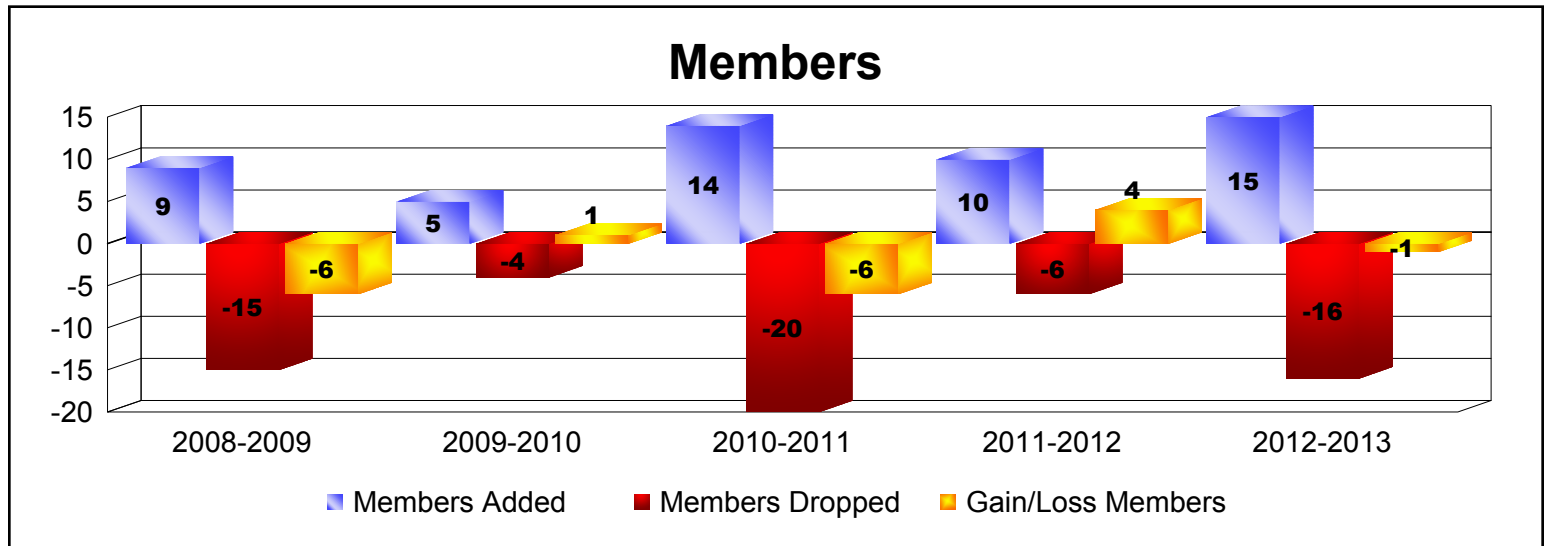

Year	New Clubs	Dropped Clubs	Gain/Loss Clubs	New Members	Charter Members	Reinstate Members	Transfer Members	Total Member Added	Total Members Dropped	Gain/Loss Members
2008-2009	0	0	0	8	0	1	0	9	-15	-6
2009-2010	0	0	0	4	0	0	1	5	-4	1
2010-2011	0	0	0	12	0	2	0	14	-20	-6
2011-2012	0	0	0	8	0	2	0	10	-6	4
2012-2013	0	0	0	14	0	0	1	15	-16	-1
Average	0	0	0	9	0	1	0	11	-12	-2

Year	New Clubs	Dropped Clubs	Gain/Loss Clubs	New Members	Charter Members	Reinstate Members	Transfer Members	Total Member Added	Total Members Dropped	Gain/Loss Members
2008-2009	0	-4	-4	198	0	12	12	222	-209	13
2009-2010	1	-1	0	126	28	11	4	169	-159	10
2010-2011	1	-2	-1	122	23	20	14	179	-234	-55
2011-2012	0	0	0	69	0	8	5	82	-208	-126
2012-2013	1	0	1	100	30	11	8	149	-140	9
Average	1	-1	-1	123	16	12	9	160	-190	-30